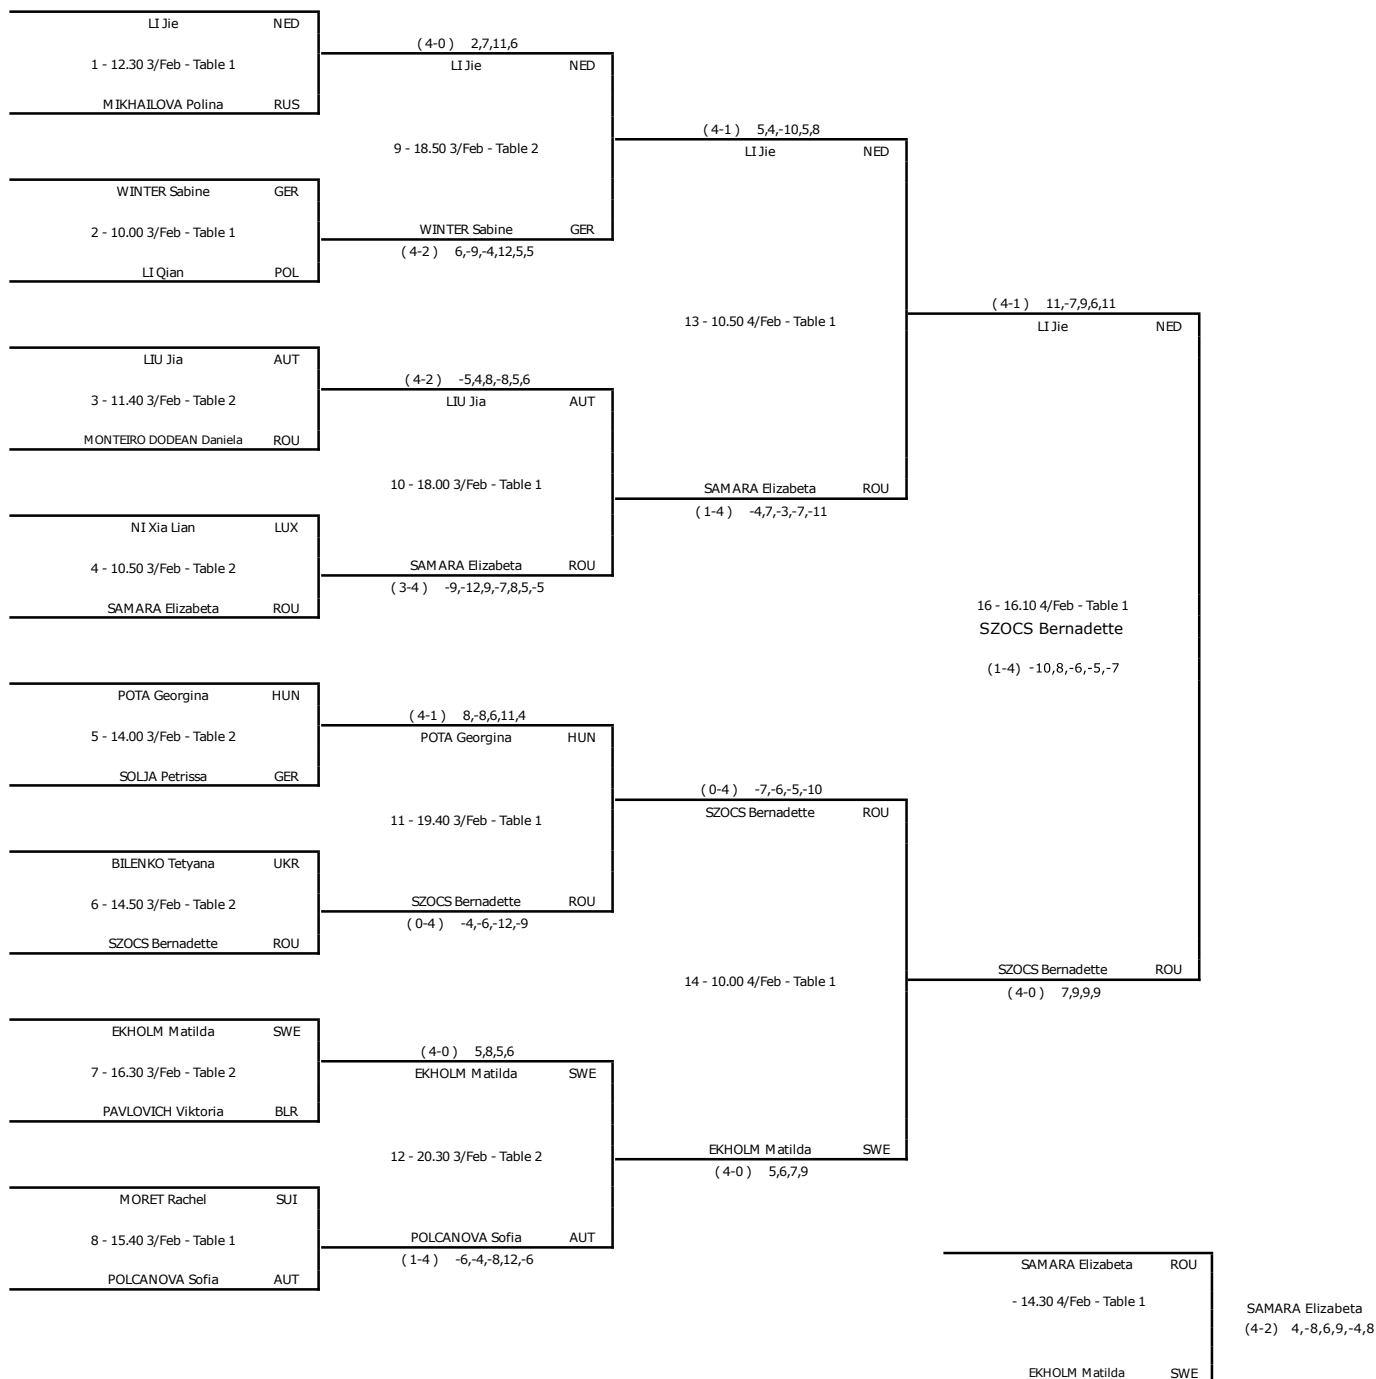

### Draw 16, Women's Singles

As of Sunday, 4 February, 2018 16:12

Legend:  
(x) (Seeding number 1 to 16)