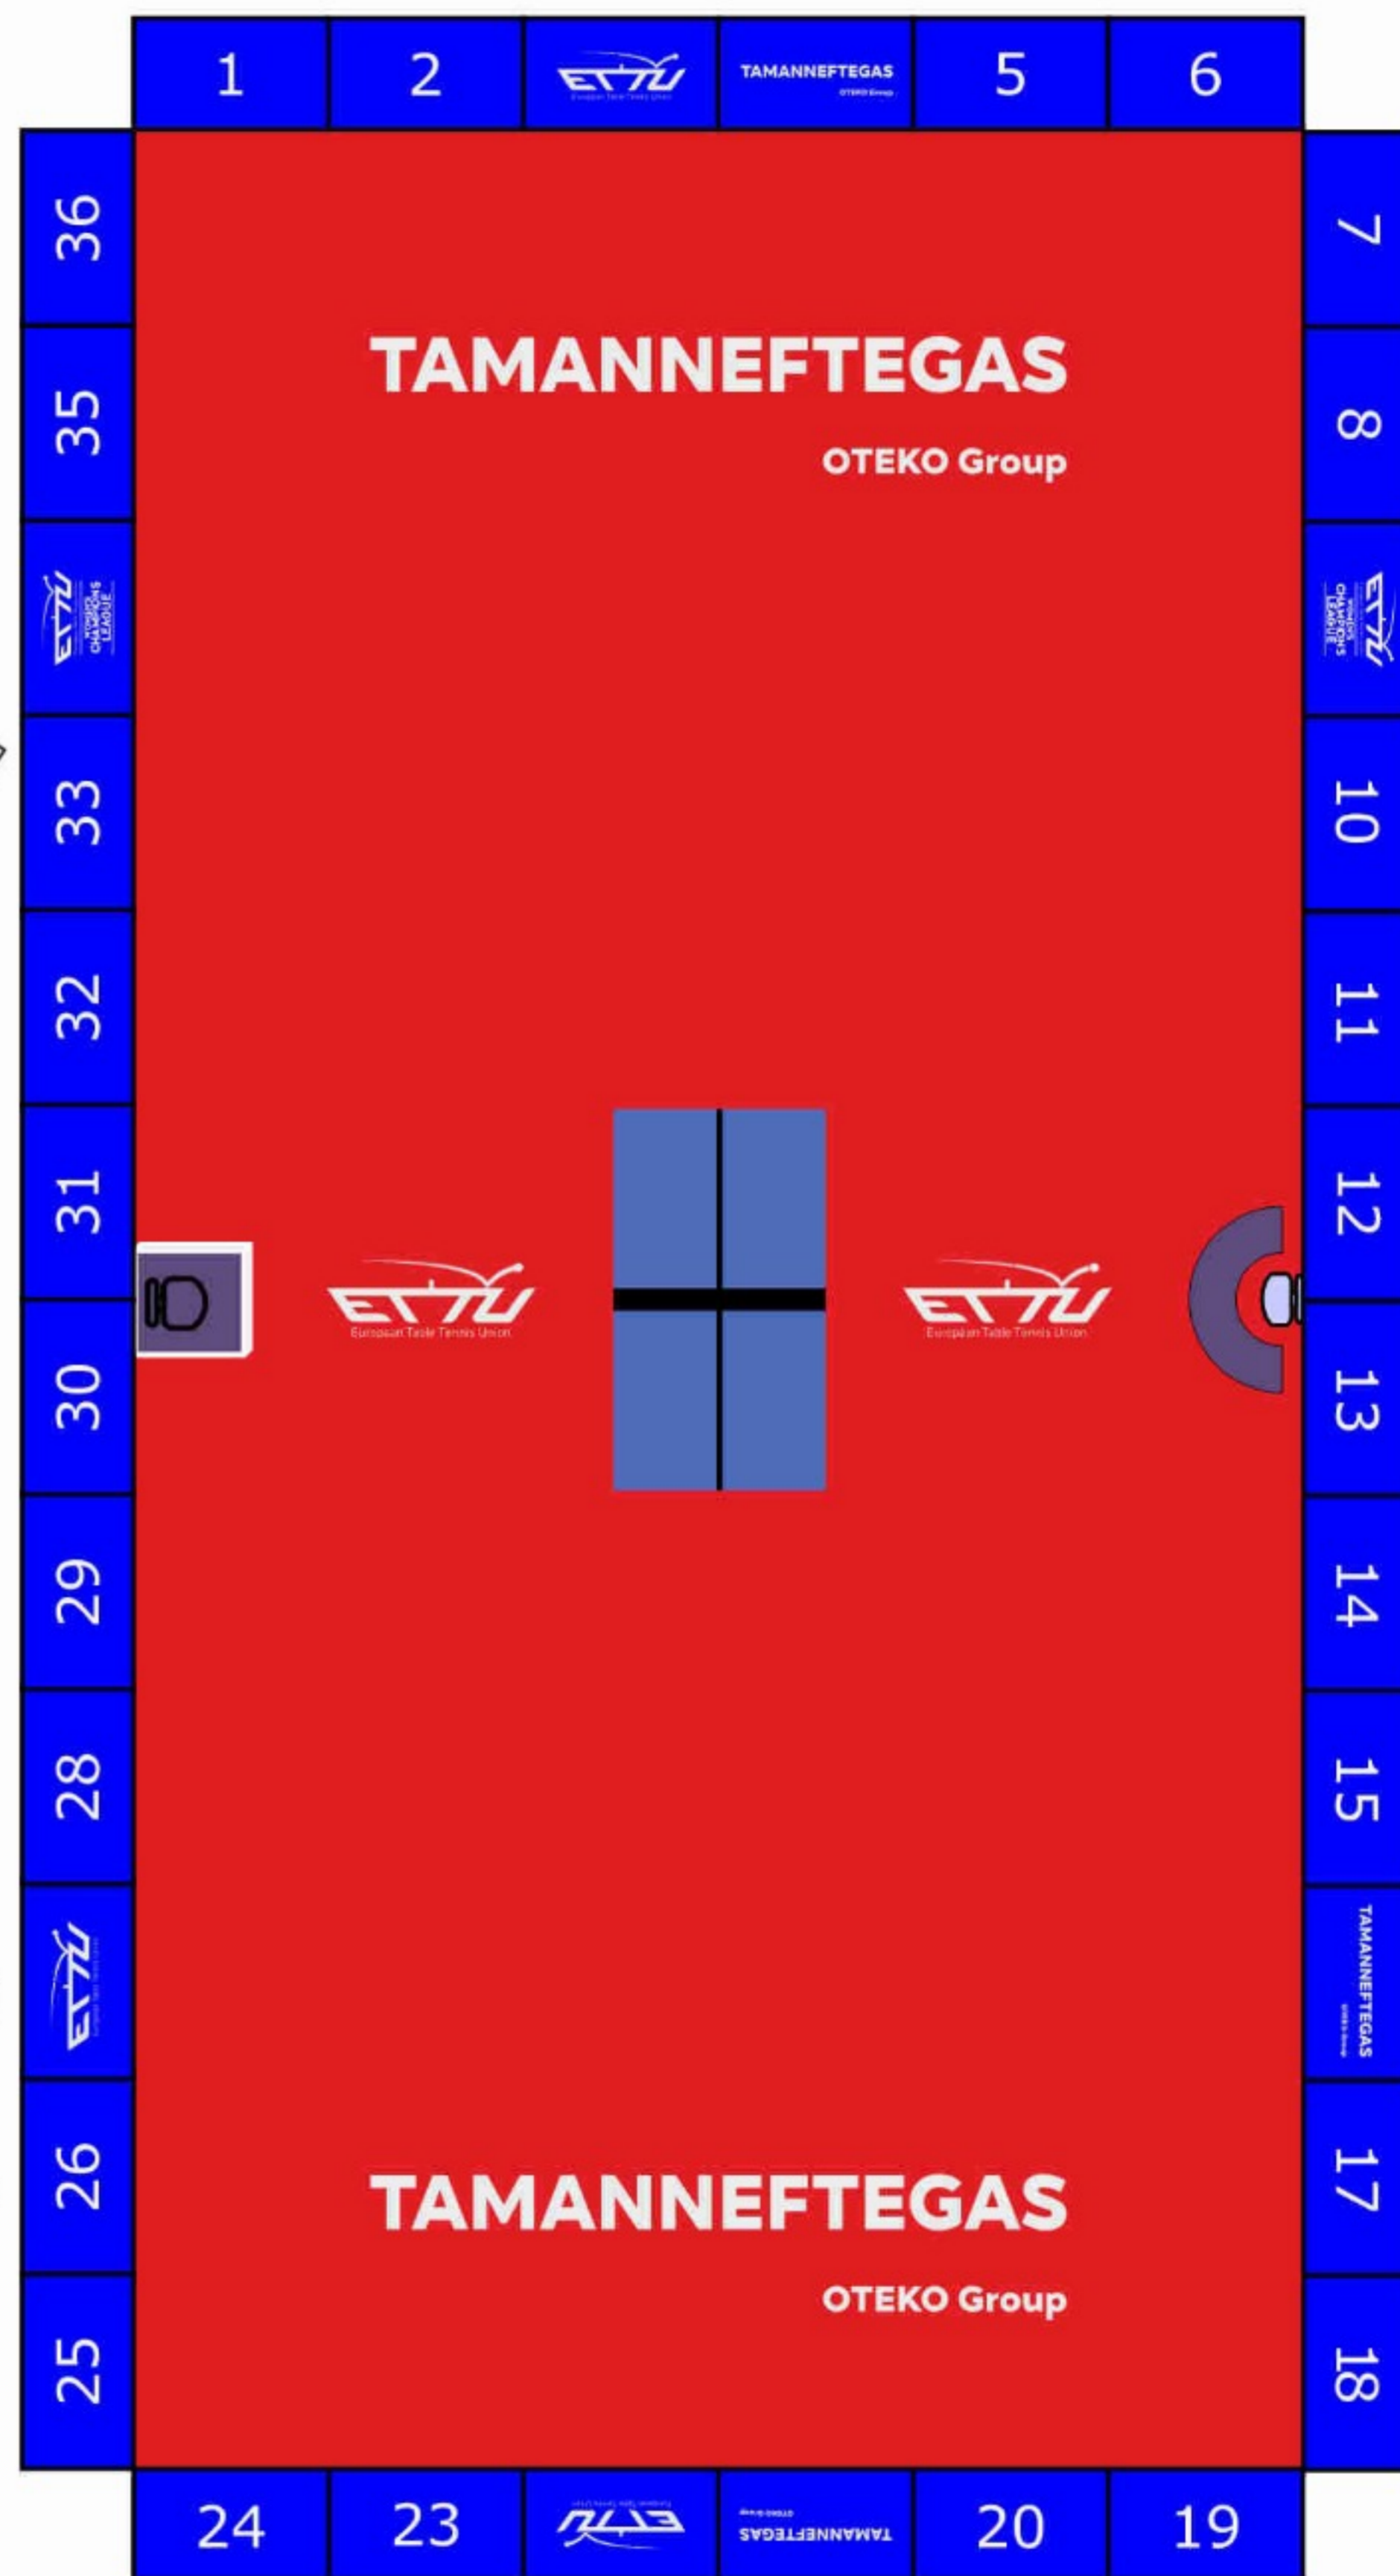

A-BOARD

Length: 1,4m
Height: 0,80 m
2 faces: blue and red

3 22 27

ETTU LOGO

Length: 0,85 m
Height: 0,32 m

4 16 21

TAMANNEFTEGAS LOGO

Length: 1,25 m
Height: 0,26 m

9 34

COMPETITION LOGO

Length: 0,75 m
Height: 0,55 m

FoP

Length: 16,8m
Width: 8,4 m
RED COLOR

TABLE

Length: 2,74m
Height: 1,52 m
BLUE COLOR

LOGOS PRINT

Color: PANTONE 427C

TAMANNEFTEGAS LOGO

Color: PANTONE 427C
Length: 5 m
Width: 1,05 m

ETTU LOGO

Color: PANTONE 427C
Length: 1,5 m
Width: 0,56 m

VIDEO CAMERA 1

VIDEO CAMERA 2

VIDEO CAMERA 3

3 4

9

16

22 21