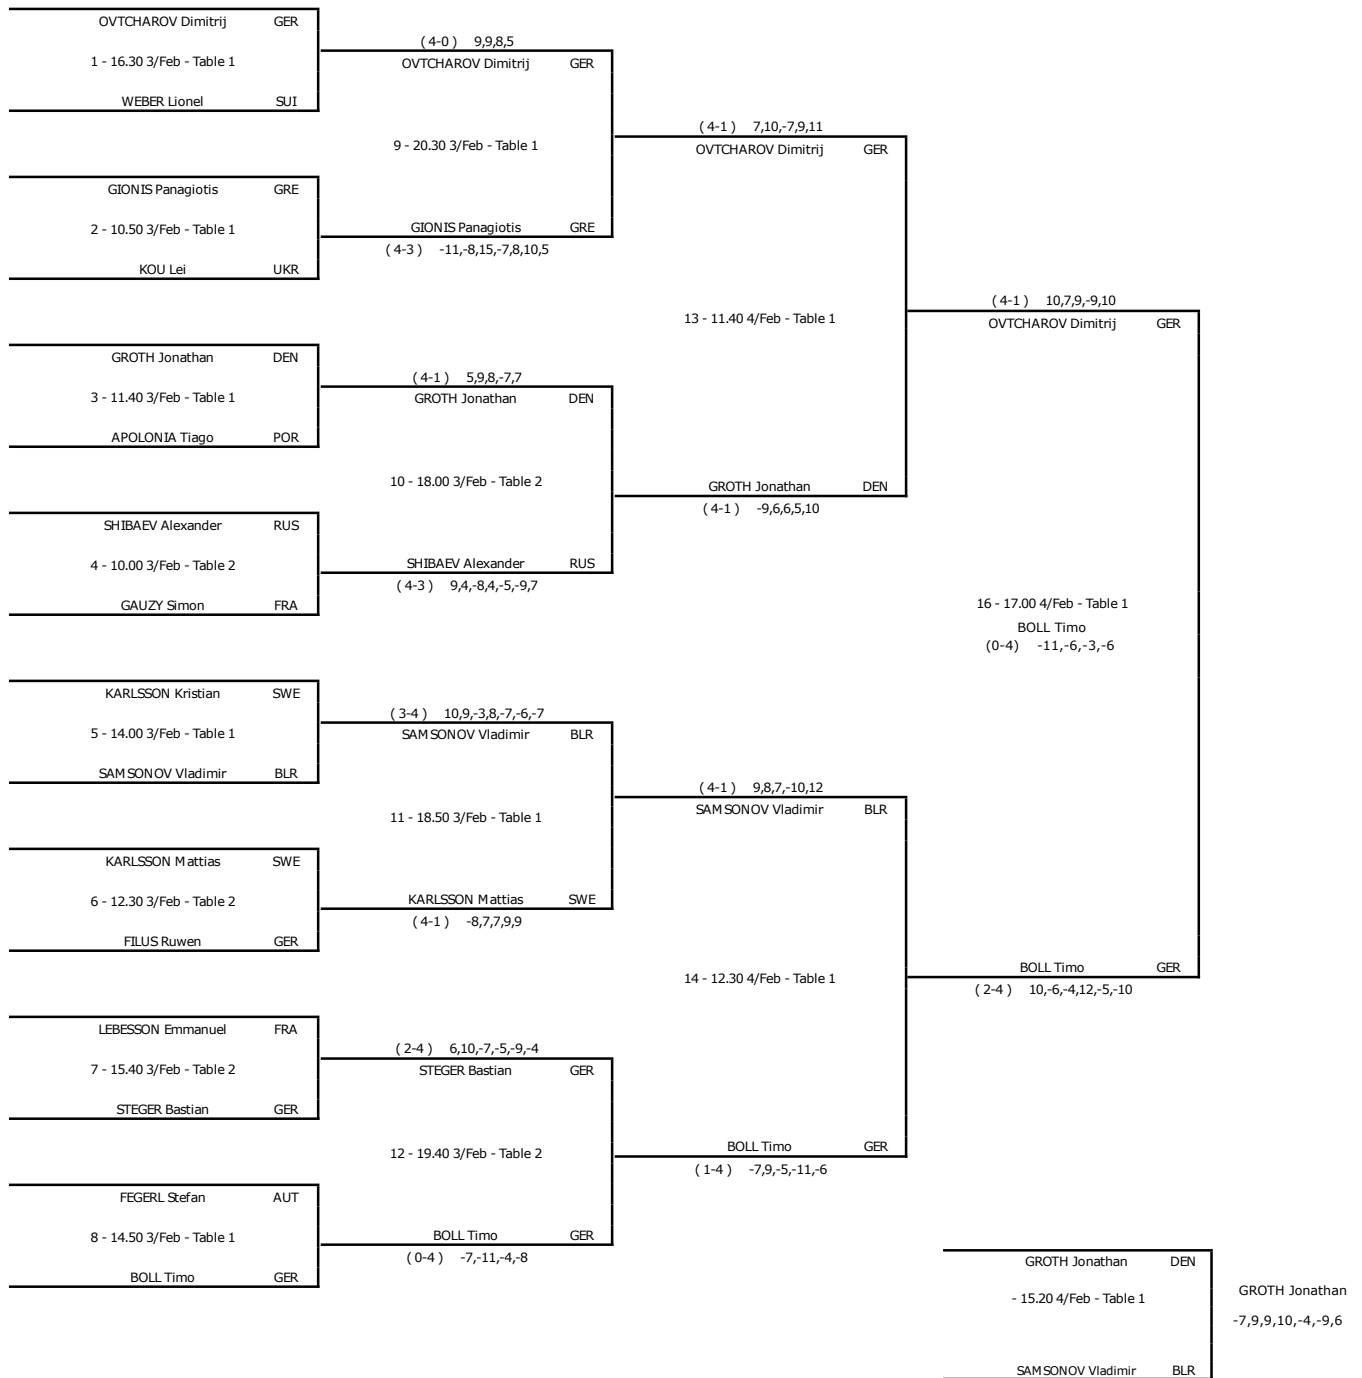

Draw 16, Men's Singles

As of Sunday, 4 February, 2018 16:51

Legend:
 (x) (Seeding number 1 to 16)