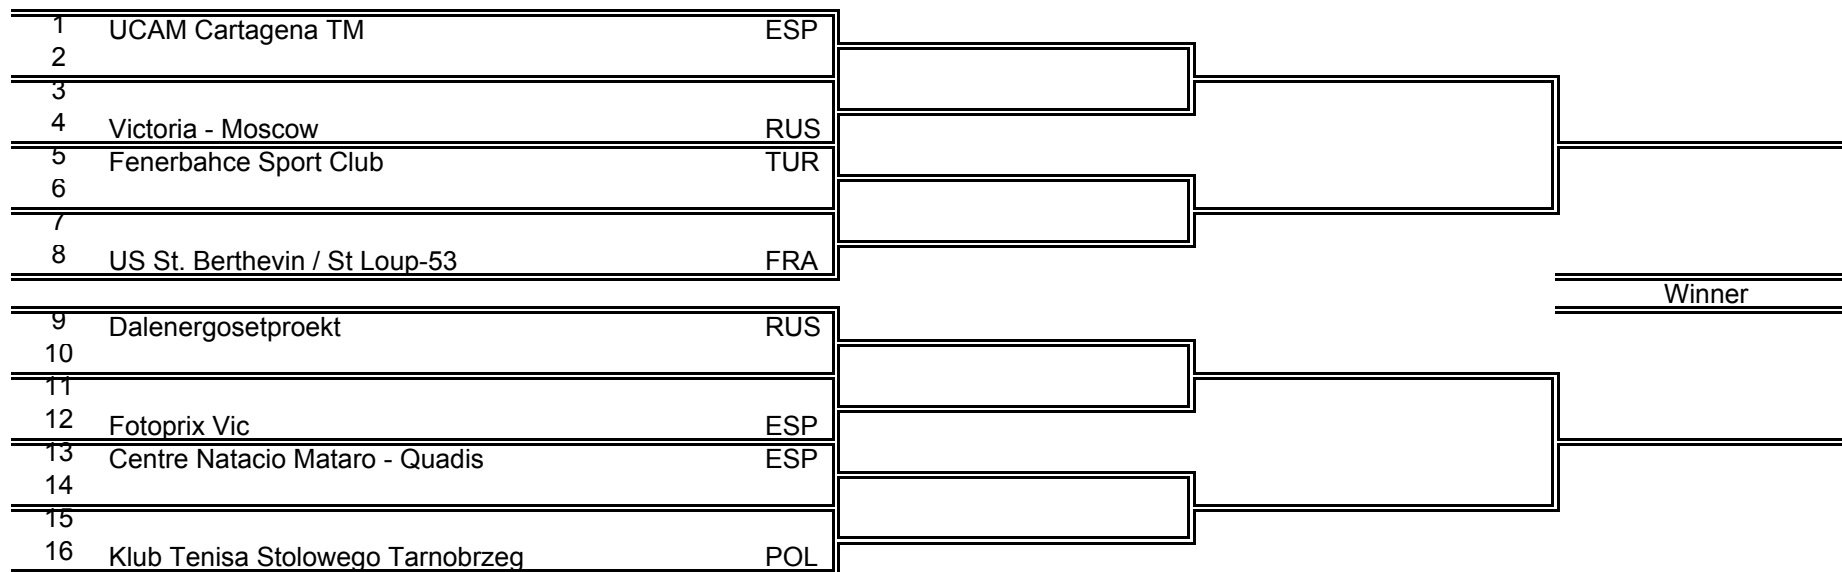

ETTU CUP 2009/2010 (WOMEN) – 3rd and 4th round, Quarter-, Semi and Final Matches

3 rd Round	Quarter-finals	Semi-finals	Finals
13.11. – 16.11.2009	08.01. – 11.01.2010 (1) 12.02. – 15.02.2010 (2)	26.03. – 29.03.2010 (1) 23.04. – 26.04.2010 (2)	07.05. – 10.05.2010 (1) 04.06. – 07.06.2010 (2)

In all rounds the lower ranked team has the home right in the first match.