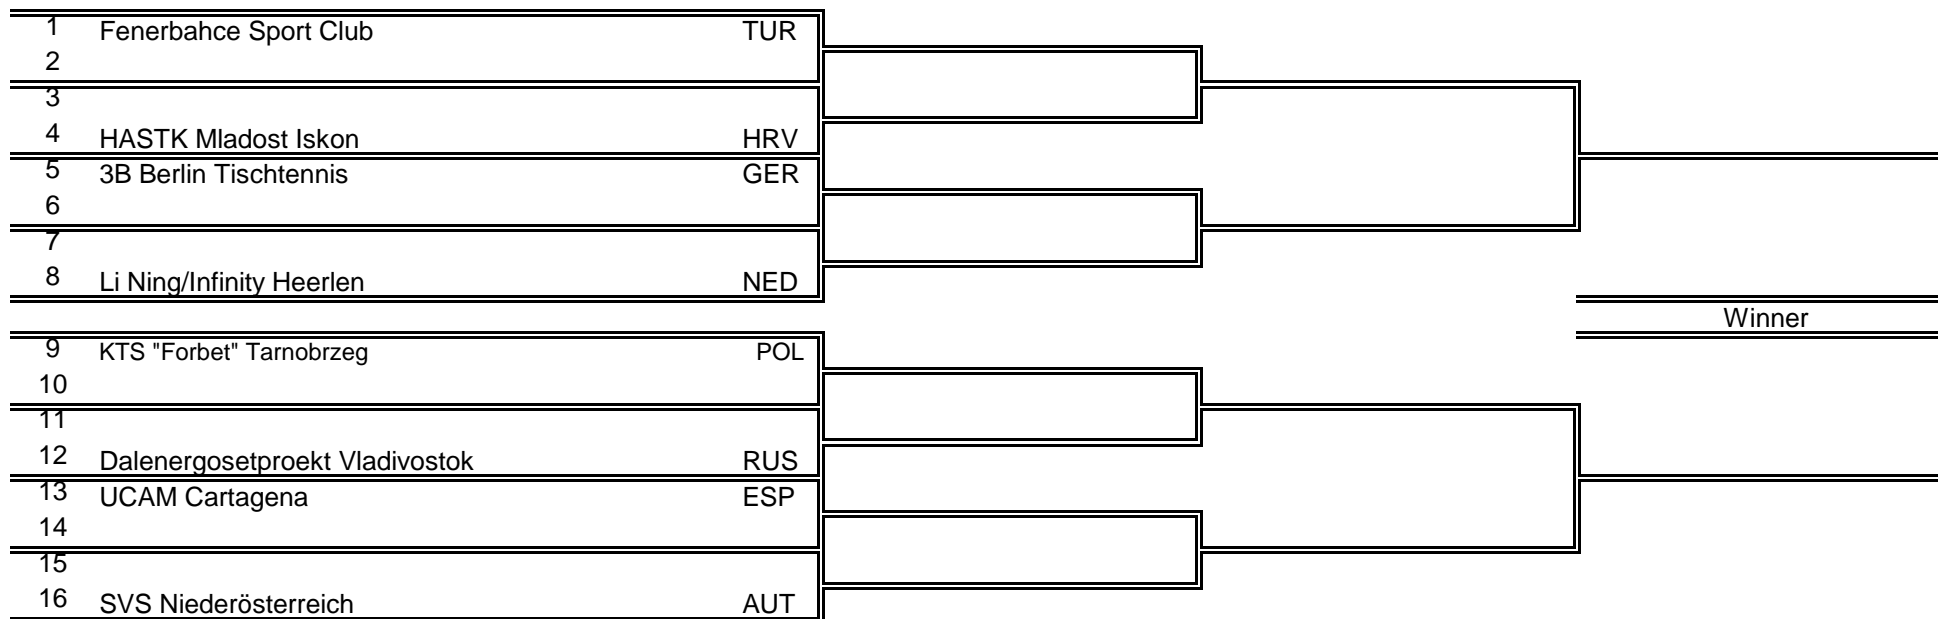

ETTU CUP 2010/2011 (WOMEN) – 3rd and 4th round, Quarter-, Semi and Final Matches

3 rd Round	Quarter-finals	Semi-finals	Finals
26.11. – 30.11.2010	14.01. – 17.01.2011 (1) 11.03. – 14.03.2011 (2)	25.03. – 28.03.2011 (1) 14.04. – 17.04.2011 (2)	29.04. – 02.05.2011 (1) 20.05. – 23.05.2011 (2)

In all rounds the lower ranked team has the home right in the first match.